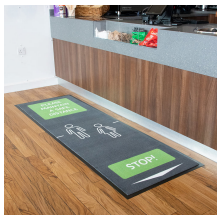

Social Distancing Floor Mats for Schools

Loose lay floor mats to promote social distancing in education

- Communicate social distancing rules to your pupils to reduce risk of coronavirus spread.
- Ideal for schools, colleges, and universities.
- Cost effective and durable way to demonstrate social distancing measures.
- Mats are 2 metres long to provide a clear visual reminder to stay apart.
- Mats stay in place thanks to vinyl backing, but can also be relocated and washed unlike floor stickers.
- Printed digitally for superb colour reproduction and definition.
- Low profile borders to reduce the risk of trips.
- Machine washable at 30°C.
- Product Height: 6 mm.