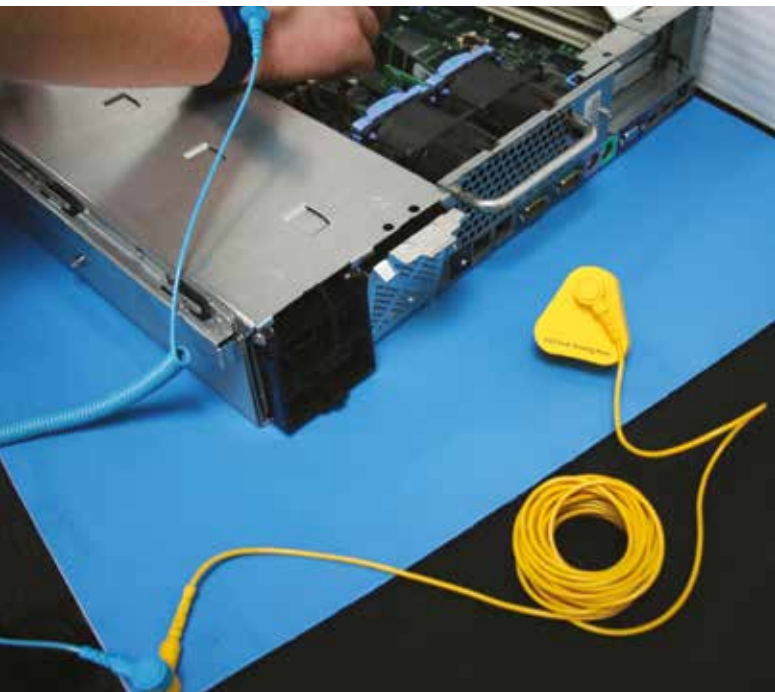

COBAstat Floor Kits

Each kit includes:

- COBAstat floor mat
- Male stud to connect to grounding wire
- 2m floor mat grounding wire
- 2 x heel grounders
- Earth bonding plug to connect lead to earth

Sizes	Grey	
0.6m x 0.9m	AS060001KUK	
0.9m x 1.5m	AS060002KUK	
0.9m x per linear metre	AS060003CKUK	

HR Matting Kits

Each kit includes:

- HR mat
- Wristband with 10mm male stud to connect to coil cord
- Coil cord 10mm male stud and 10mm female stud 1.8m long
- Common point ground wire 10mm male stud and 10mm female stud incorporating 4mm banana socket – length 4.5m
- Earth bonding plug to connect lead to earth

Sizes	Blue	Grey
0.6m x 1.2m	HR020001KUK	HR060001KUK
1.2m x 3m	HR020002KUK	HR060002KUK

Benchstat Kits

Each kit includes:

- Benchstat mat
- Male stud to connect to common point wire
- Wristband with 10mm male stud to connect to coil cord
- Coil cord 10mm male stud and 10mm female stud 1.8m long
- Common point ground wire 10mm male stud and 10mm female stud incorporating 4mm banana socket – length 4.5m
- Earth bonding plug to connect lead to earth