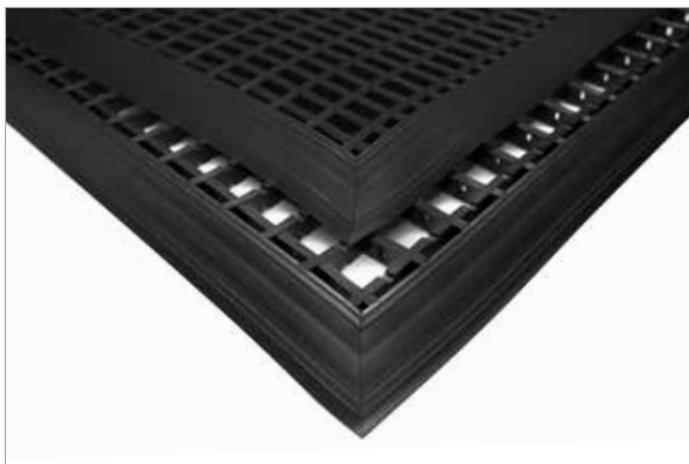

Heavy/Standard Versions

Entramat

Quality that stands the test of time!

- High-quality dirt-scraper mat for outdoor use.
- Manufactured from interwoven flexible PVC extrusions for durability.
- Cross-ribbed surface scrapes footwear and the open holes capture debris.
- Bevelled edging as standard for safety and wheeled access.
- Available in Standard and Heavy-Duty options.
- Material: PVC.

Technical Specification

Material:	PVC extrusions
Surface Finish:	Cross ribbed lattice effect
Product Height:	12mm
Product Weight:	5.3Kg/m ²
Operating Temperature:	-20°C to +60°C
Environmental Resistance:	Ideal for both indoor and outdoor applications
Installation Method:	Loose lay
Country of Origin:	UK

Sizes	Heavy	Weight	Standard	Weight
0.6m x 1.2m	ED010101	4.40 kg	ES010101	3.30 kg
1m x 1.5m	ED010102,	8.85 kg	ES010102	6.70 kg
1.2m x 1.8m	ED010103	13.15 kg	ES010103	9.70 kg