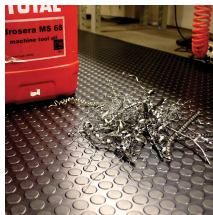

## COBAAdot

An easy to install floor covering

- Versatile rubber floor covering.
- Studded surface looks smart, while being a practical choice for both industrial and commercial buildings.
- Nitrile option recommended for oily, greasy or chemical-prone locations based on its resilient properties.
- Provides enhanced underfoot grip to reduce the risk of slipping.
- Ease of installation minimises any down time – can be bonded or laid loose to the floor.
- This product is designed as a runner only as the dots may not match up when lengths are placed together.

## Technical Specifications

Material	Standard - Natural/Synthetic rubber. Nitrile - Natural/NBR rubber.
Surface Finish	Studded
Product Height	3 mm, 4.5 mm

Part Number	Size	Colour	Weight (kg)
CDN010001C	1.2 m x per linear metre x 3 mm	Black Nitrile	4.5
CDN010002	1.2 m x 10 m x 4.5 mm	Black Nitrile	73.85
CDN010002C	1.2 m x per linear metre x 4.5 mm	Black Nitrile	7.38
CDN060001	1.2 m x 10 m x 3 mm	Grey Nitrile	51
CDN060001C	1.2 m x per linear metre x 3 mm	Grey Nitrile	4.5
CDN060002	1.2 m x 10 m x 4.5 mm	Grey Nitrile	73.85
CDN060002C	1.2 m x per linear metre x 4.5 mm	Grey Nitrile	7.38
CDS010001	1.2 m x 10 m x 3 mm	Black	45.45
CDS010001C	1.2 m x per linear metre x 3 mm	Black	4.54
CDS010002	1.2 m x 10 m x 4.5 mm	Black	80.35
CDS010002C	1.2 m x per linear metre x 4.5 mm	Black	7.8
CDS060001	1.2 m x 10 m x 3 mm	Grey	45.45
CDS060001C	1.2 m x per linear metre x 3 mm	Grey	4.54
CDS060002	1.2 m x 10 m x 4.5 mm	Grey	80.35
CDS060002C	1.2 m x per linear metre x 4.5 mm	Grey	7.8