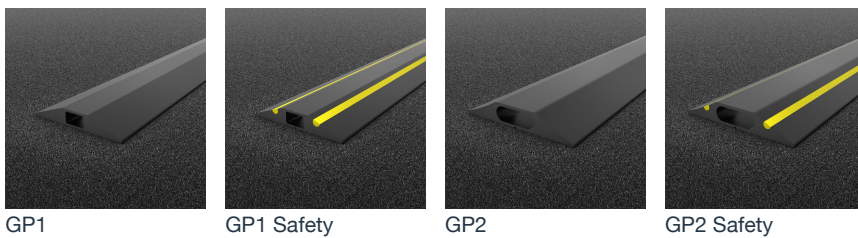

## CablePro GP Cable Protector

All-purpose cable cover available in 3 m or 9 m lengths

- Reduce trip hazards caused by trailing cables.
- Protect cables and wires from being pulled and causing costly damage to equipment.
- Hazard strip version for increased visibility.
- Tapered edges to reduce trip hazards.
- For inside and outside use.
- Ideal for offices, warehouses, events, shows and exhibitions.

### Styles Available

GP1

GP1 Safety

GP2

GP2 Safety

### Technical Specification

|                                 |  |
|---------------------------------|--|
| <b>Material</b>                 | PVC  |
| <b>Surface Finish</b>           | Smooth                                       |
| <b>Environmental Resistance</b> | Suitable for indoor and outdoor environments |
| <b>Typical Applications</b>     | Offices, Warehouses                          |
| <b>Installation Method</b>      | Loose lay                                    |
| <b>Country of Origin</b>        | United Kingdom                               |