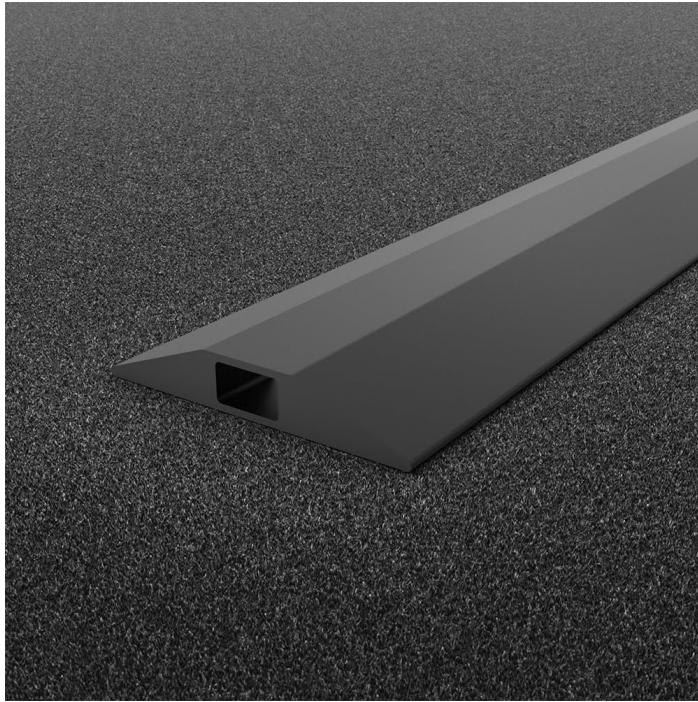

## CablePro GP Cable Protector

All-purpose cable cover available in 3 m or 9 m lengths

- Reduce trip hazards caused by trailing cables.
- Protect cables and wires from being pulled and causing costly damage to equipment.
- Hazard strip version for increased visibility.
- Tapered edges to reduce trip hazards.
- For inside and outside use.
- Ideal for offices, warehouses, events, shows and exhibitions.

### Styles Available

GP1

GP1 Safety

GP2

GP2 Safety

### Parts

| Part Number | Size | Colour       | Weight  |
|-------------|------|--------------|---------|
| CP010012    | 3 m  | Black        | 1.8 kg  |
| CP010005    | 9 m  | Black        | 5.4 kg  |
| CP010013    | 3 m  | Black        | 2.28 kg |
| CP010006    | 9 m  | Black        | 6.85 kg |
| CP010711    | 3 m  | Black/Yellow | 1.8 kg  |
| CP010701    | 9 m  | Black/Yellow | 5.4 kg  |