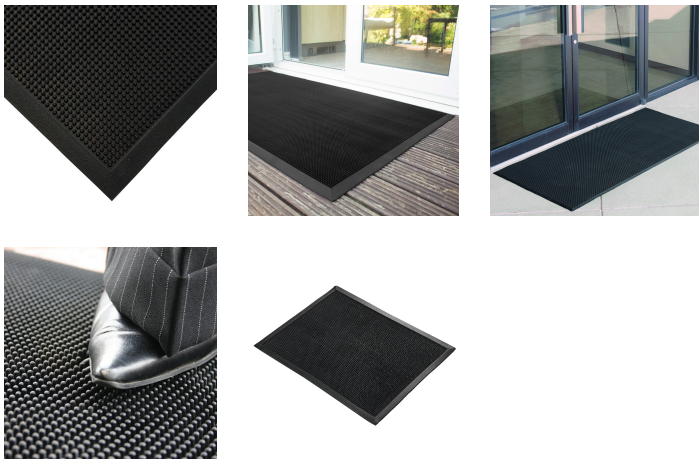

Fingertip

Natural rubber doormat gives dirt the brush-off

- Flexible rubber nodules deliver excellent dirt scraping and trapping action.
- Dirt is effectively brushed off then retained in a solid base, keeping floors cleaner for longer.
- Suitable for offices and other commercial buildings, especially where mud and debris often end up indoors.
- Suitable for most weather conditions, making it ideal for outdoor use.
- Slip-resistant base, with bevelled edges, to help retain position and reduce tripping hazards.

Parts

Part Number	Size	Colour	Weight (kg)
FT010001	0.6 m x 0.8 m	Black	3
FT010002	0.8 m x 1 m	Black	5.4
FT010003	0.9 m x 1.8 m	Black	13
FT010005	600 mm x 80 mm	Black	5
FT010006	0.9 m x 1.5 m	Black	10.9
FT010007	0.35 m x 0.6 m (10 mm)	Black	1.5
FT010007PK2	0.35 m x 0.6 m x 8 mm	Black	

Technical Specifications

Material	Natural rubber
Surface Finish	Small rubber 'fingers'
Product Height	11 mm-13 mm
Min. Operating Temperature	-20°C
Max. Operating Temperature	+160°C
Environmental Resistance	Suitable for indoor and outdoor environments
Typical Applications	Entrance areas